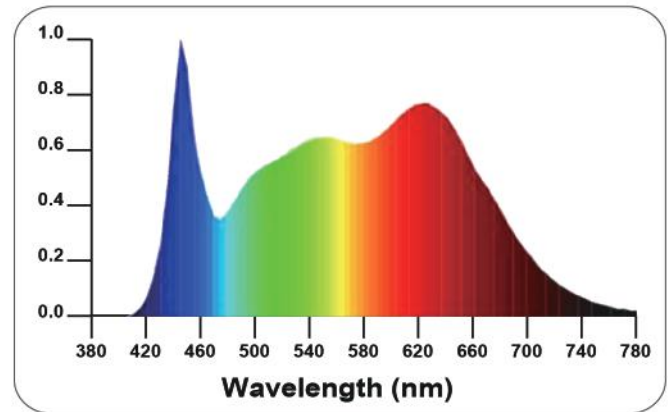

Flora Series

- The Flora Series is designed for Multi-Tiers Indoor cannabis cultivation. It features floding and slim profile design that can be quickly installed
- Flora 780W with an efficacy of $2.6 \mu\text{mol}/\text{J}$ and PPF $1976 \mu\text{mol}/\text{s}$

Flora Vertical Grow Light

Flora (Vertical Light)

Enlite - Full Spectrum

SPECIFICATIONS

Model	Flora-780
Light Source	LED
PPF	1976 umol/s
Input Power	780W
Efficacy	2.6umol/J
Input Voltage	90-305V ^① 347V-480V ^②
Lifetime	>50,000 Hours
Dimming	0-10V
BTUs	2660
Mounting Height	6-8 inches
Fixture Dimensions	44.0" L x 44.0" W x 2.0" H
Fixture Weight	35.5lbs
Certification	ETL Certified & IP66, CE
Warranty	5 Year Warranty

Max Amperage By Voltage Service

Voltage	120V	208V	240V	277V	347V	480V
Amperage	6.5A	3.8A	3.3A	2.85A	2.25A	1.63A

Series	MODEL	INPUT VOLTAGE	Beam Angle
Flora	780W	1. 90-305V 2. 347-480V	120°