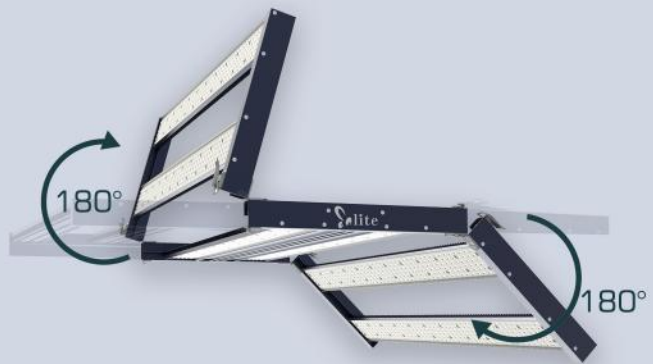

Flora Series

- The Flora Series is designed for Multi-Tiers Indoor cannabis cultivation. It features floding and slim profile design that can be quickly installed
- Flora 780W with an efficacy of $2.6 \mu\text{mol}/\text{J}$ and PPF $1976 \mu\text{mol}/\text{s}$

Flora Vertical Grow Light

Flora (Vertical Light)

Enlite - Full Spectrum

SPECIFICATIONS

Model	Flora-780
Light Source	LED
PPF	1976 umol/s
Input Power	780W
Efficacy	2.6umol/J
Input Voltage	90-305V ^① 347V-480V ^②
Lifetime	>50,000 Hours
Dimming	0-10V
BTUs	2660
Mounting Height	6-8 inches
Fixture Dimensions	44.0" L x 44.0" W x 2.0" H
Fixture Weight	35.5lbs
Certification	ETL Certified & IP66, CE
Warranty	5 Year Warranty

Max Amperage By Voltage Service

Voltage	120V	208V	240V	277V	347V	480V
Amperage	6.5A	3.8A	3.3A	2.85A	2.25A	1.63A

Series	MODEL	INPUT VOLTAGE	Beam Angle
Flora	780W	1. 90-305V 2. 347-480V	120°