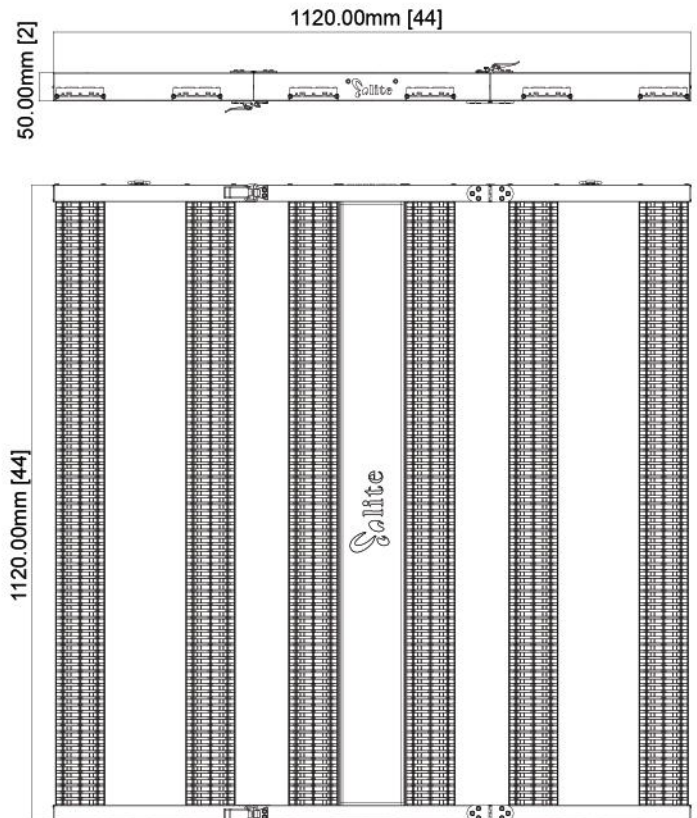

Flora Series

- The Flora Series is designed for Multi-Tiers Indoor cannabis cultivation. It features floding and slim profile design that can be quickly installed
- Flora 780W with an efficacy of $2.6 \mu\text{mol}/\text{J}$ and PPF $1976 \mu\text{mol}/\text{s}$

Flora Vertical Grow Light

Flora (Vertical Light)

Enlite - Full Spectrum

SPECIFICATIONS

Model	Flora-780
Light Source	LED
PPF	1976 umol/s
Input Power	780W
Efficacy	2.6umol/J
Input Voltage	90-305V ^① 347V-480V ^②
Lifetime	>50,000 Hours
Dimming	0-10V
BTUs	2660
Mounting Height	6-8 inches
Fixture Dimensions	44.0" L x 44.0" W x 2.0" H
Fixture Weight	35.5lbs
Certification	ETL Certified & IP66, CE
Warranty	5 Year Warranty

Max Amperage By Voltage Service

Voltage	120V	208V	240V	277V	347V	480V
Amperage	6.5A	3.8A	3.3A	2.85A	2.25A	1.63A

Series	MODEL	INPUT VOLTAGE	Beam Angle
Flora	780W	1. 90-305V 2. 347-480V	120°